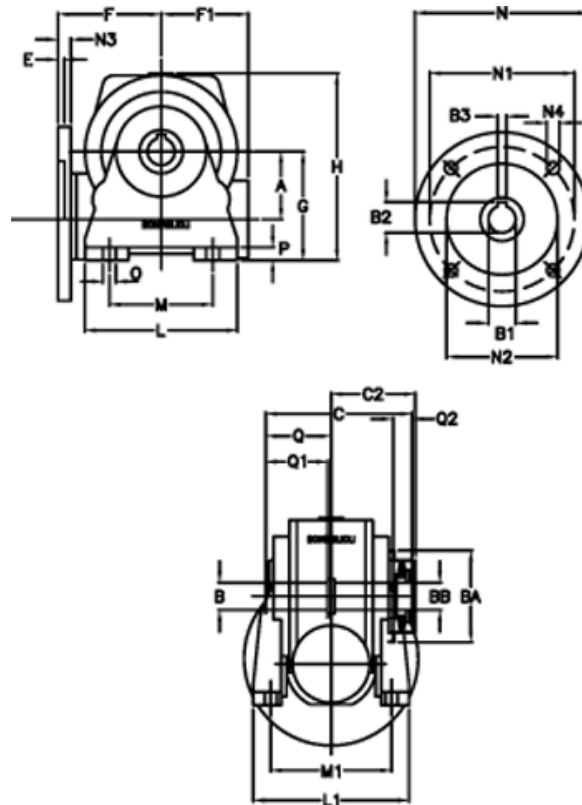

Data Sheet

Article number: 390204906012316

Description: Worm Gear with Torque Limiter
VF 49-L1-N-60 P63B14

Measures

a = 49.50	C2 = 63,5	L1 = 124	O = 8.5
B = 25	Description = VF 49N-xx-63B14	m = 63	P = 12
B1 E7 = 11	E = 3.0	M1 = 98.5	Q = 51.0
B2 = 12.8	F = 70	N = 90	Q1 = 41
B3 H9 = 4	F1 = 63	N1 = 75	Q2 = 15
BA = 63	g = 82	N2 = 60	
BB H7 = 14	H = 138.0	N3 = 7.0	
C = 105	L = 110	N4 = 6	